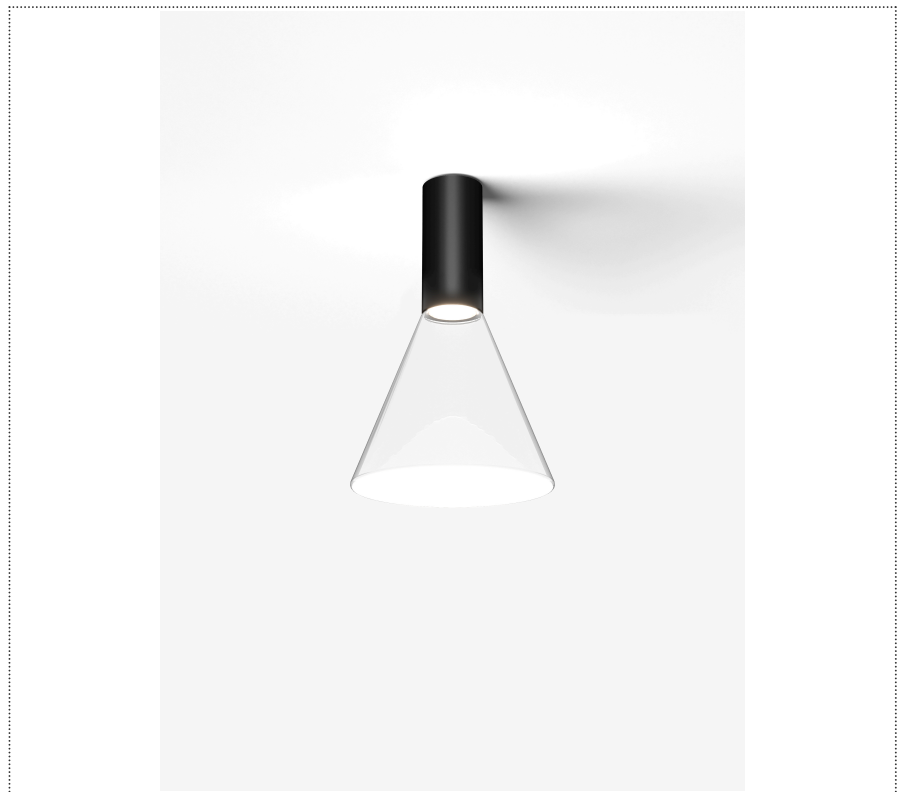

SOUVLAKI STANDALONE

CEILING MOUNTED SPOTLIGHT WITH GLASS DIFFUSER WITH INTEGRATED DRIVER

1SVH2 002 27 ZL1

GENERAL

Ceiling

Surface

IP20

Lumen: 739

Interior

Glass: Glass conical

LED

MID POWER LED

3.000 K

CRI 90

220- 240V 50Hz

Macadam step 2

LED Life L80 B50 > 55.400 h

Classe Energetica: F

ELECTRICAL

220- 240V 50Hz

9,5 W

Classe 1

Driver included