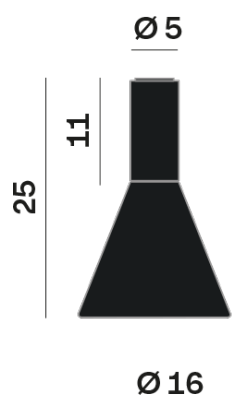

Lightning Type: Indirect

Light Distribution: Symmetric

COLOR

● 27, Copper matt

Discover

Souvlaki

Conical