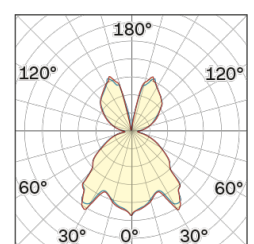

Lightning Type: Indirect

Light Distribution: Symmetric

COLOR

● 27, Copper matt

Discover

Souvlaki

Conical