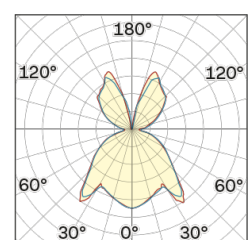

COLOR

● 27, Copper matt

Discover

Souvlaki

Semispherical