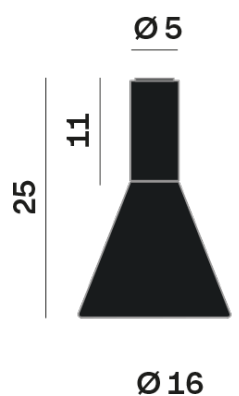

COLOR

● 27, Copper matt

Discover

Souvlaki

Conical