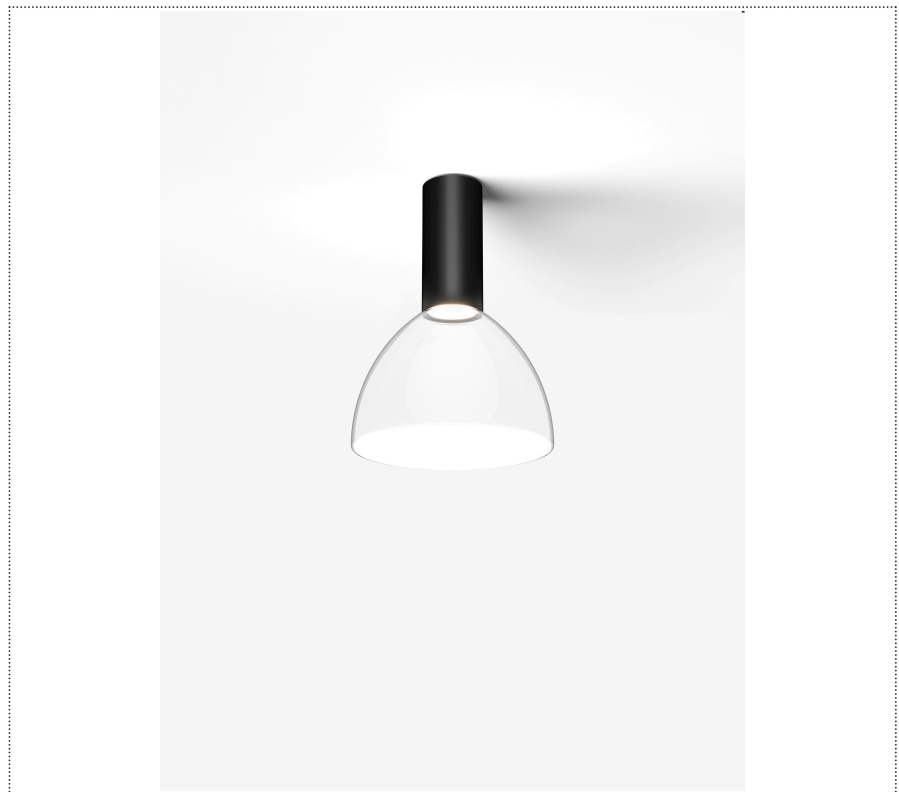

SOUVLAKI STANDALONE

CEILING MOUNTED SPOTLIGHT WITH GLASS DIFFUSER WITH INTEGRATED DRIVER

1SVH2 002 27 ZL0

GENERAL

Ceiling

Surface

IP20

Lumen: 715

Interior

Glass: Glass conical

LED

MID POWER LED

2.700 K

CRI 90

220- 240V 50Hz

Macadam step 2

LED Life L80 B50 > 55.400 h

Classe Energetica: F

ELECTRICAL

220- 240V 50Hz

9,5 W

Classe 1

Driver included