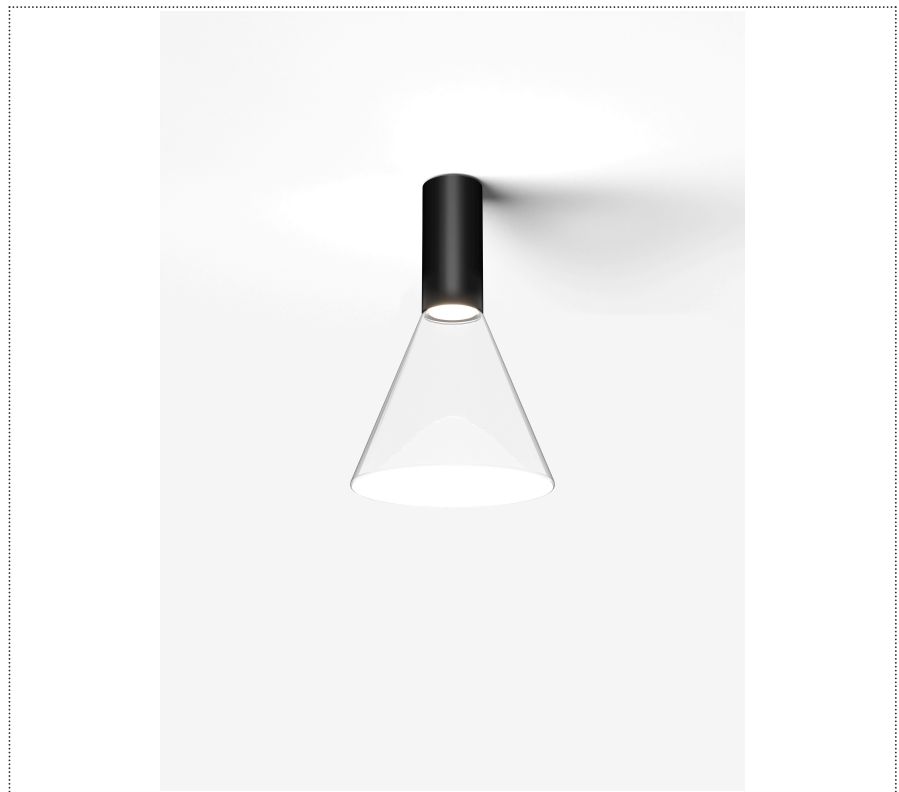

SOUVLAKI STANDALONE

CEILING MOUNTED SPOTLIGHT WITH GLASS DIFFUSER WITH INTEGRATED DRIVER

1SVH2 002 27 ZL0

GENERAL

Ceiling

Surface

IP20

Lumen: 715

Interior

Glass: Glass conical

LED

MID POWER LED

2.700 K

CRI 90

220- 240V 50Hz

Macadam step 2

LED Life L80 B50 > 55.400 h

Classe Energetica: F

ELECTRICAL

220- 240V 50Hz

9,5 W

Classe 1

Driver included