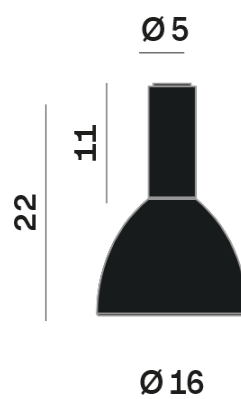

COLOR

● 27, Copper matt

Discover

Souvlaki

Semispherical