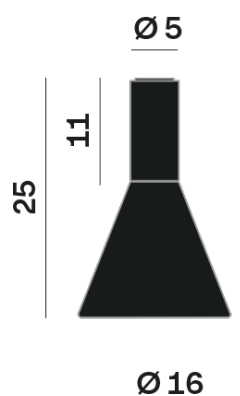

Lightning Type: Indirect

Light Distribution: Symmetric

COLOR

● 26, Bronze matt

Conical

Discover
Souvlaki