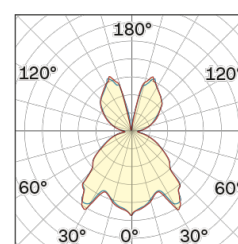

Lightning Type: Indirect

Light Distribution: Symmetric

COLOR

● 26, Bronze matt

Conical

Discover
Souvlaki