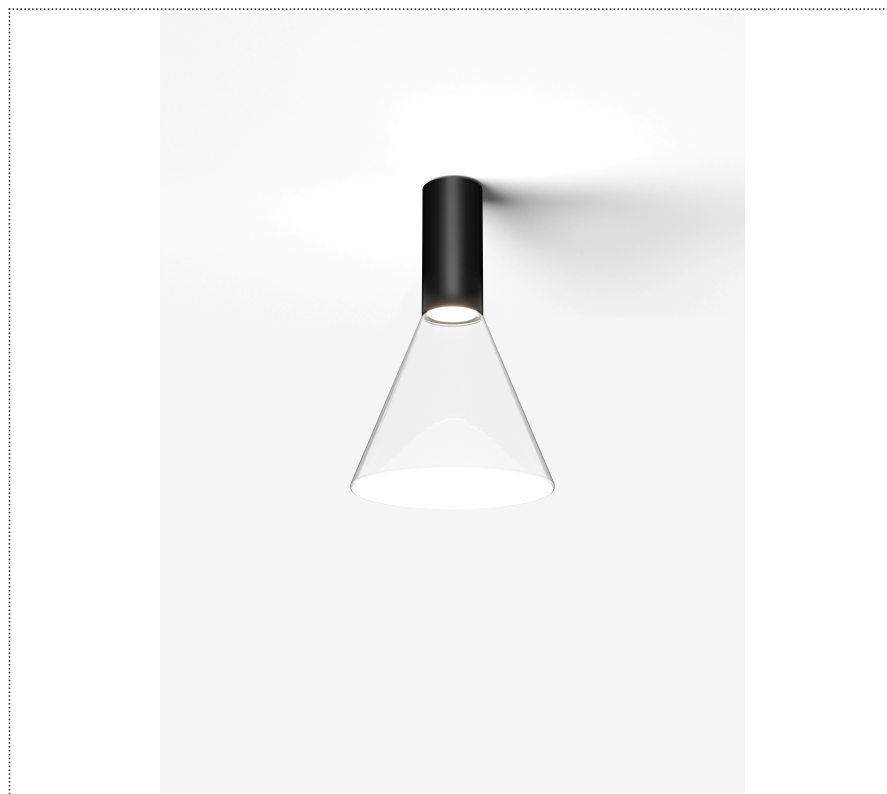

SOUVLAKI STANDALONE

CEILING MOUNTED SPOTLIGHT WITH GLASS DIFFUSER WITH INTEGRATED DRIVER

1SVH2 002 26 ZL0

GENERAL

Ceiling

Surface

IP20

Lumen: 715

Interior

Glass: Glass conical

LED

MID POWER LED

2.700 K

CRI 90

220- 240V 50Hz

Macadam step 2

LED Life L80 B50 > 55.400 h

Classe Energetica: F

ELECTRICAL

220- 240V 50Hz

9,5 W

Classe 1

Driver included

OPTICAL | PHOTOMETRIC

Lightning Type: Indirect

Light Distribution: Symmetric