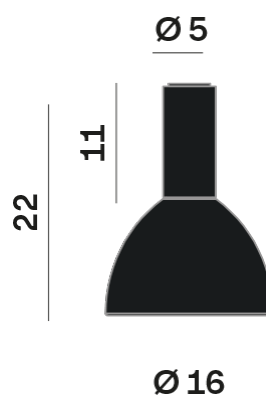

## OPTICAL | PHOTOMETRIC

Lightning Type: Indirect

Light Distribution: Symmetric

## COLOR

63, White (matt)

Discover  
Souvlaki

Semispherical