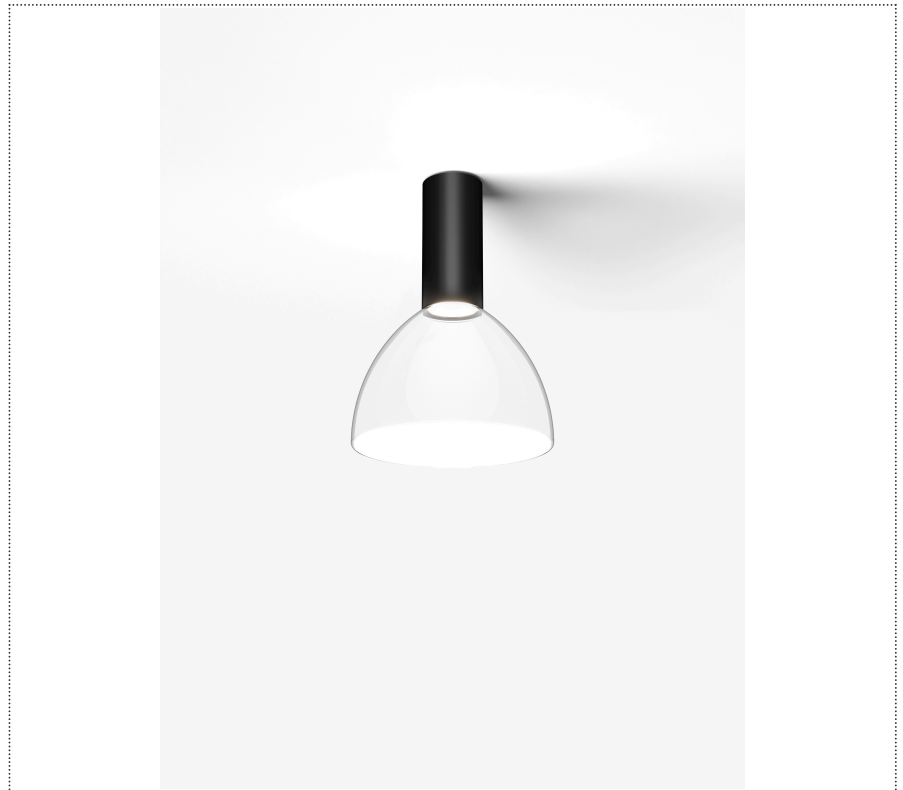

SOUVLAKI STANDALONE

CEILING MOUNTED SPOTLIGHT WITH GLASS DIFFUSER WITH INTEGRATED DRIVER

1SVH2 001 63 ZL1

GENERAL

Ceiling

Surface

IP20

Lumen: 726

Interior

Glass: Glass semispherical

LED

MID POWER LED

3.000 K

CRI 90

220- 240V 50Hz

Macadam step 2

ELECTRICAL

220- 240V 50Hz

9,5 W

Classe 1

Driver included