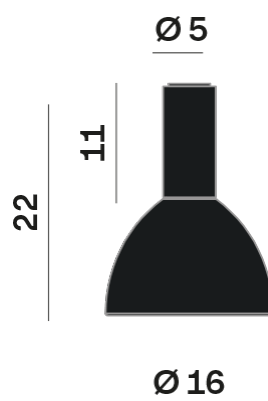

COLOR

63, White (matt)

Discover

Souvlaki

Semispherical