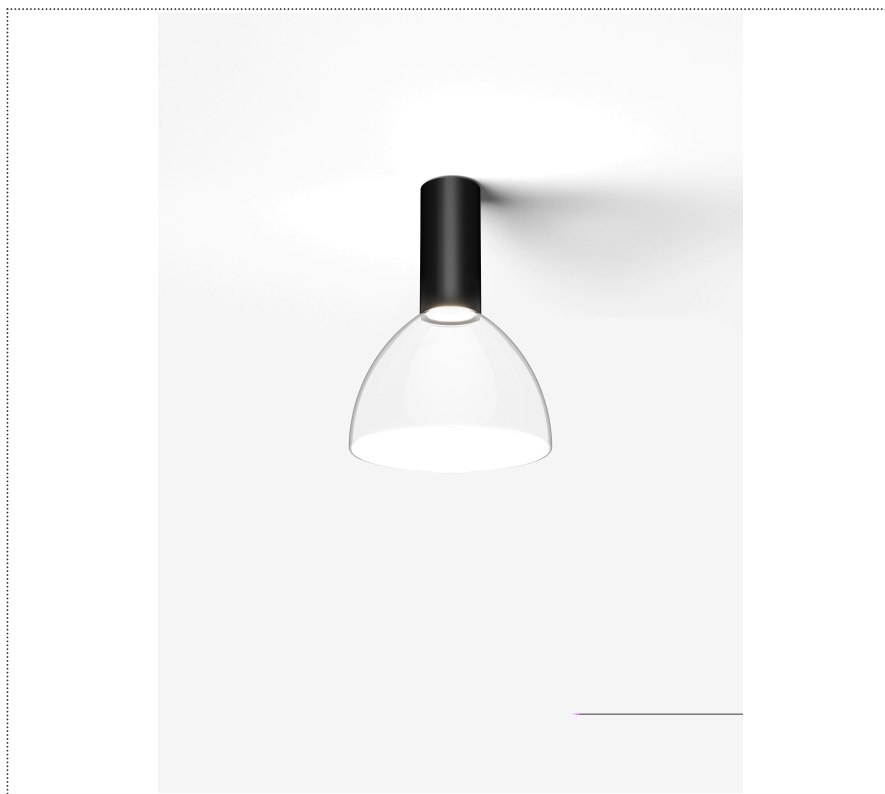

SOUVLAKI STANDALONE

CEILING MOUNTED SPOTLIGHT WITH GLASS DIFFUSER WITH INTEGRATED DRIVER

1SVH2 001 63 ZL0

GENERAL

Ceiling

Surface

IP20

Lumen: 702

Interior

Glass: Glass semispherical

LED

MID POWER LED

2.700 K

CRI 90

220- 240V 50Hz

Macadam step 2

LED Life L80 B50 > 55.400 h

Classe Energetica: F

ELECTRICAL

220- 240V 50Hz

9,5 W

Classe 1

Driver included