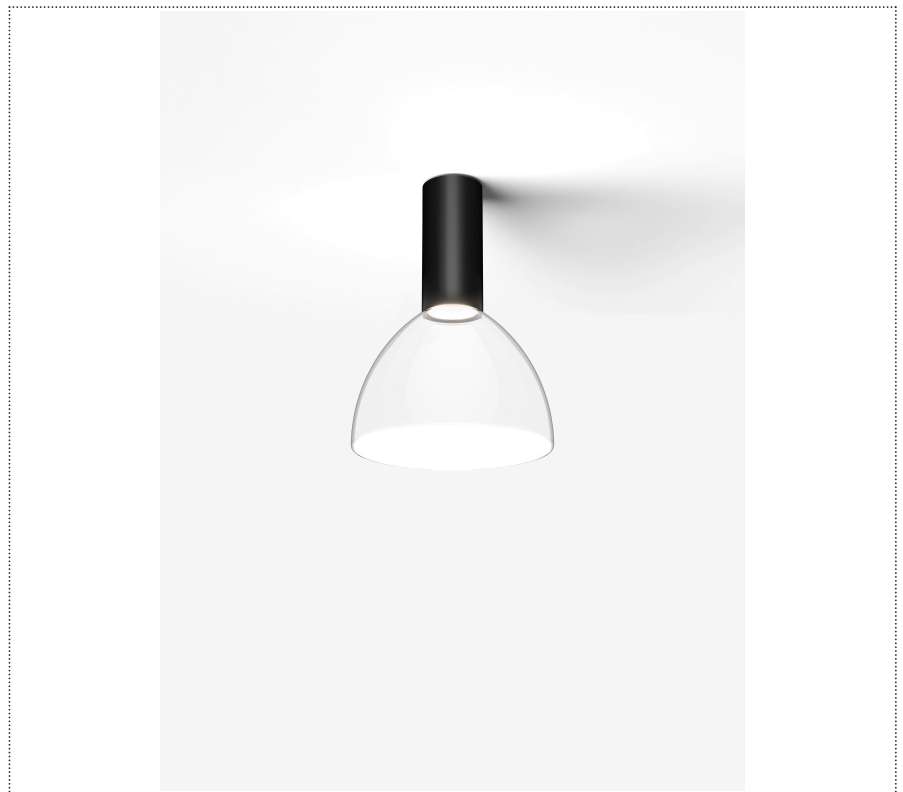

SOUVLAKI STANDALONE

CEILING MOUNTED SPOTLIGHT WITH GLASS DIFFUSER WITH INTEGRATED DRIVER

1SVH2 001 62 ZL1

GENERAL

Ceiling

Surface

IP20

Lumen: 726

Interior

Glass: Glass semispherical

LED

MID POWER LED

3.000 K

CRI 90

220- 240V 50Hz

Macadam step 2

LED Life L80 B50 > 55.400 h

Classe Energetica: F

ELECTRICAL

220- 240V 50Hz

9,5 W

Classe 1

Driver included