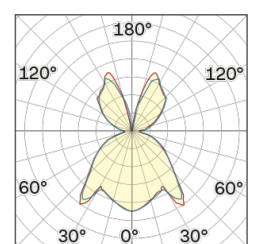

Lightning Type: Indirect

Light Distribution: Symmetric

COLOR

● 62, Black (matt)

Discover

Souvlaki

Semispherical