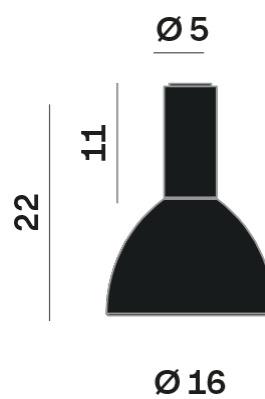

Interior

Glass: Glass semispherical

LED

MID POWER LED

3.000 K

CRI 90

220- 240V 50Hz

Macadam step 2

Lightning Type: Indirect

Light Distribution: Symmetric

COLOR

● 62, Black (matt)

Discover

Souvlaki

Semispherical