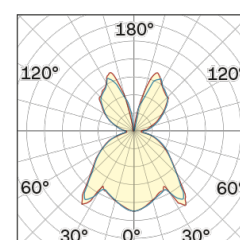

COLOR

● 62, Black (matt)

Discover
Souvlaki

Semispherical