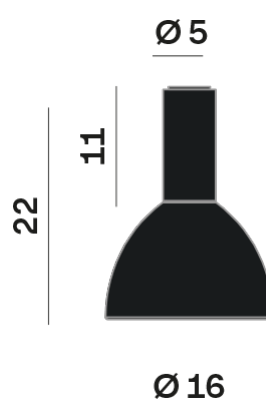

COLOR

● 62, Black (matt)

Discover
Souvlaki

Semispherical