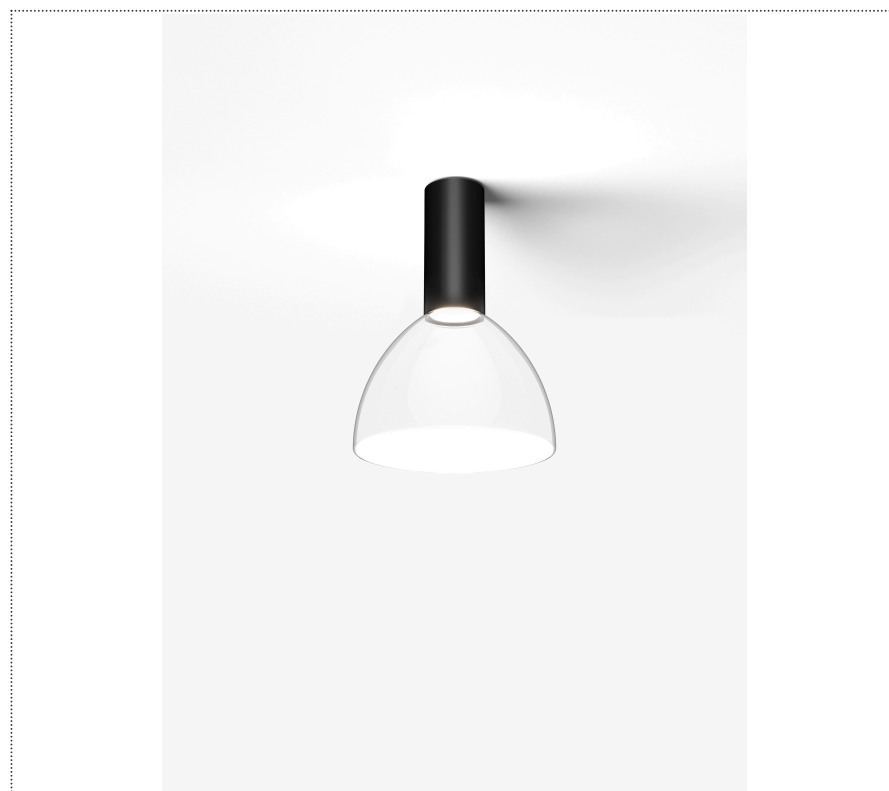

SOUVLAKI STANDALONE

CEILING MOUNTED SPOTLIGHT WITH GLASS DIFFUSER WITH INTEGRATED DRIVER

1SVH2 001 62 ZL0

GENERAL

Ceiling

Surface

IP20

Lumen: 702

Interior

Glass: Glass semispherical

LED

MID POWER LED

2.700 K

CRI 90

220- 240V 50Hz

ELECTRICAL

220- 240V 50Hz

9,5 W

Classe 1

Driver included