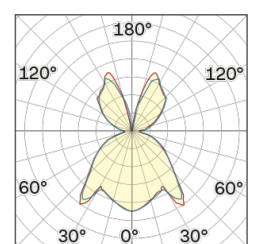

Lightning Type: Indirect

Light Distribution: Symmetric

COLOR

● 35, Nickel matt

Discover

Souvlaki

Semispherical