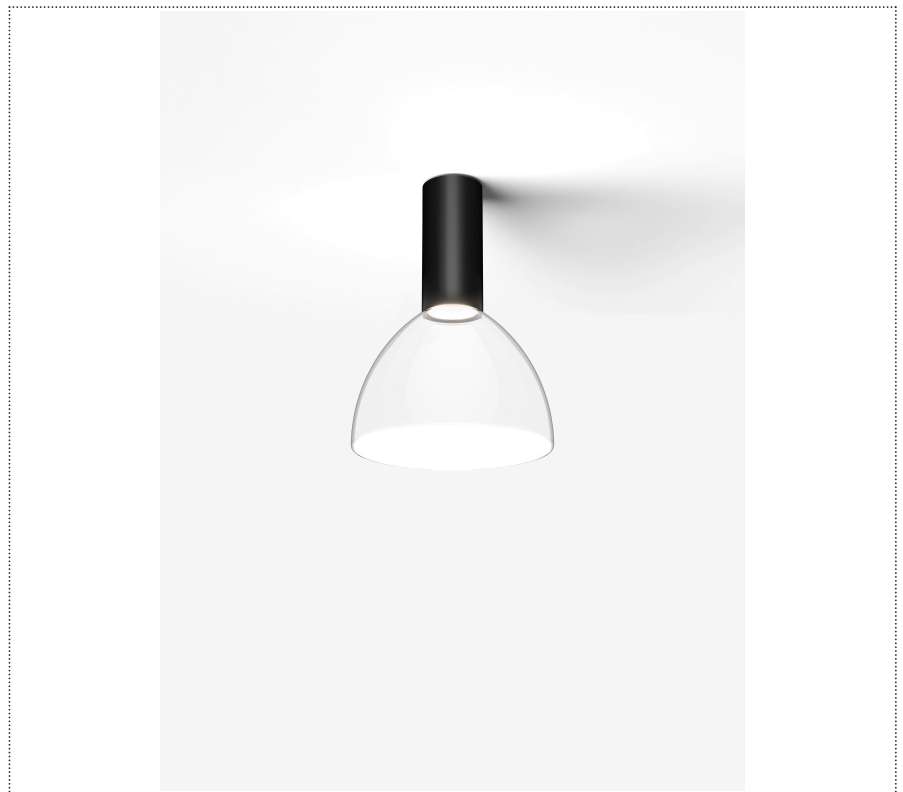

SOUVLAKI STANDALONE

CEILING MOUNTED SPOTLIGHT WITH GLASS DIFFUSER WITH INTEGRATED DRIVER

1SVH2 001 35 ZL1

GENERAL

Ceiling

Surface

IP20

Lumen: 726

Interior

Glass: Glass semispherical

LED

MID POWER LED

3.000 K

CRI 90

220- 240V 50Hz

Macadam step 2

LED Life L80 B50 > 55.400 h

Classe Energetica: F

ELECTRICAL

220- 240V 50Hz

9,5 W

Classe 1

Driver included