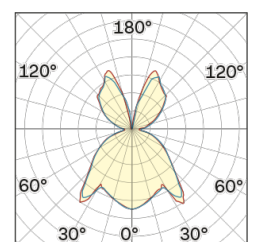

Lightning Type: Indirect

Light Distribution: Symmetric

COLOR

● 35, Nickel matt

Discover

Souvlaki

Semispherical