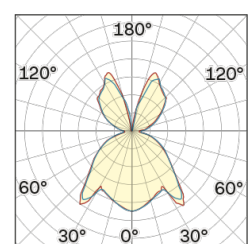

Lightning Type: Indirect

Light Distribution: Symmetric

COLOR

● 34, Gold matt

Discover

Souvlaki

Semispherical