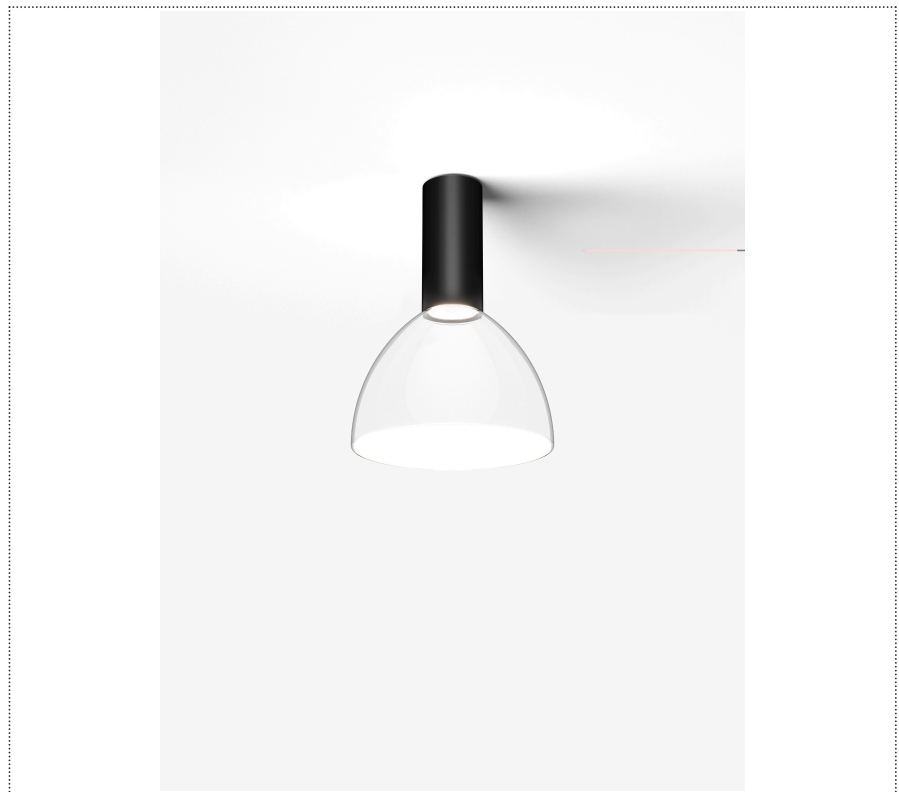

SOUVLAKI STANDALONE

CEILING MOUNTED SPOTLIGHT WITH GLASS DIFFUSER WITH INTEGRATED DRIVER

1SVH2 001 34 ZL1

GENERAL

Ceiling

Surface

IP20

Lumen: 726

Interior

Glass: Glass semispherical

LED

MID POWER LED

3.000 K

CRI 90

220- 240V 50Hz

Macadam step 2

LED Life L80 B50 > 55.400 h

Classe Energetica: F

ELECTRICAL

220- 240V 50Hz

9,5 W

Classe 1

Driver included