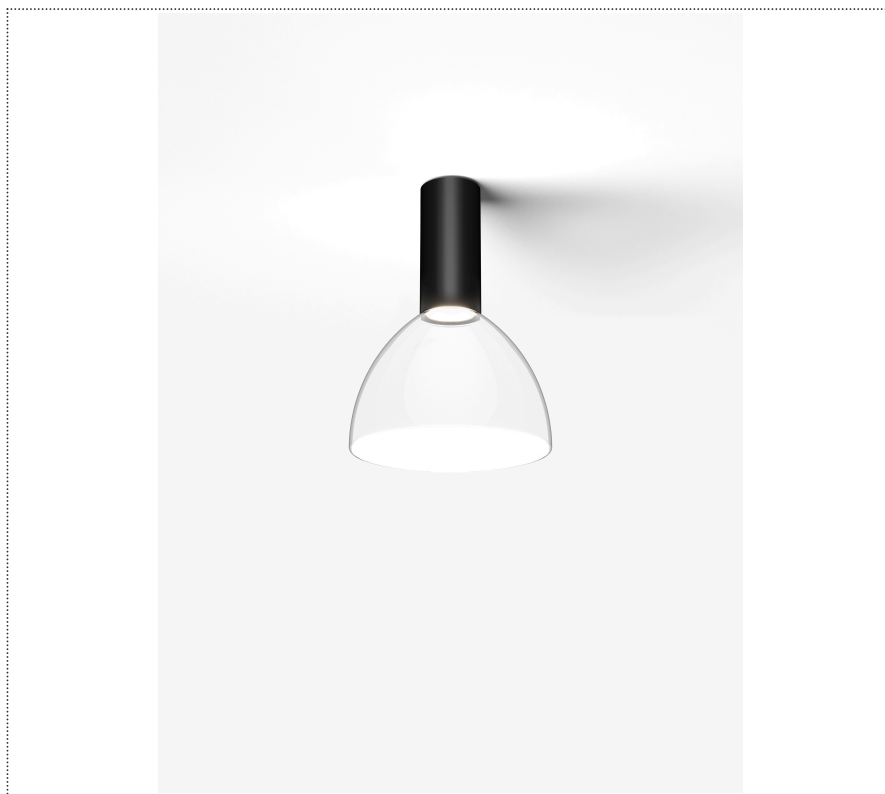

SOUVLAKI STANDALONE

CEILING MOUNTED SPOTLIGHT WITH GLASS DIFFUSER WITH INTEGRATED DRIVER

1SVH2 001 34 ZL0

GENERAL

Ceiling

Surface

IP20

Lumen: 702

Interior

Glass: Glass semispherical

LED

MID POWER LED

2.700 K

CRI 90

220- 240V 50Hz

Macadam step 2

LED Life L80 B50 > 55.400 h

Classe Energetica: F

ELECTRICAL

220- 240V 50Hz

9,5 W

Classe 1

Driver included