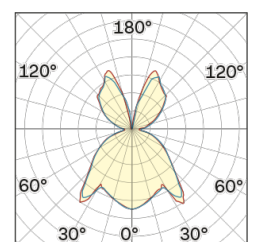

Lightning Type: Indirect

Light Distribution: Symmetric

COLOR

● 32, Powder gun matt

Discover

Souvlaki

Semispherical