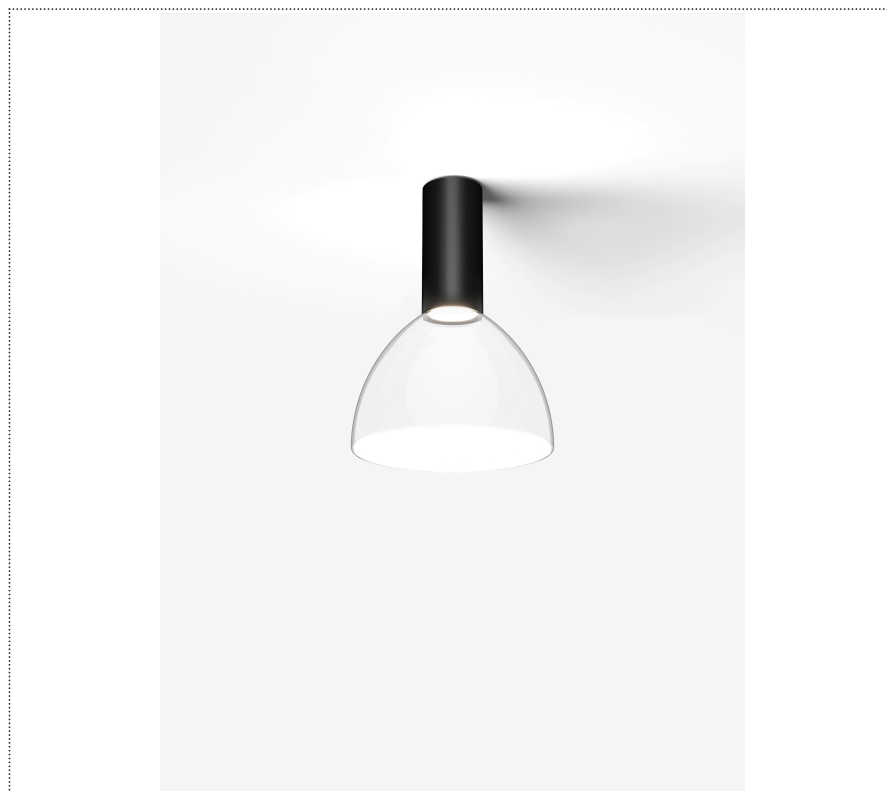

SOUVLAKI STANDALONE

CEILING MOUNTED SPOTLIGHT WITH GLASS DIFFUSER WITH INTEGRATED DRIVER

1SVH2 001 32 ZL0

GENERAL

Ceiling

Surface

IP20

Lumen: 702

Interior

Glass: Glass semispherical

LED

MID POWER LED

2.700 K

CRI 90

220- 240V 50Hz

Macadam step 2

LED Life L80 B50 > 55.400 h

Classe Energetica: F

ELECTRICAL

220- 240V 50Hz

9,5 W

Classe 1

Driver included