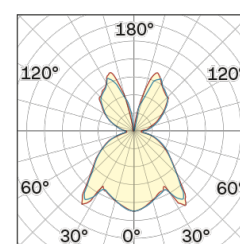

COLOR

● 32, Powder gun matt

Discover

Souvlaki

Semispherical