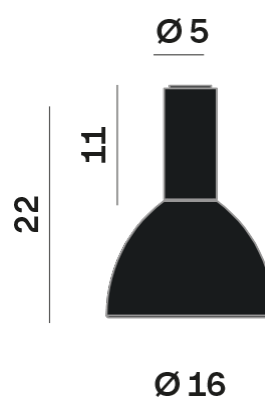

COLOR

● 32, Powder gun matt

Discover

Souvlaki

Semispherical