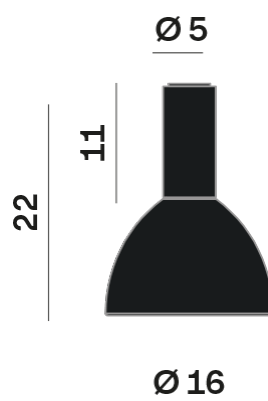

Interior

Glass: Glass semispherical

LED

MID POWER LED

3.000 K

CRI 90

220- 240V 50Hz

Macadam step 2

Lightning Type: Indirect

Light Distribution: Symmetric

COLOR

● 27, Copper matt

Discover

Souvlaki

Semispherical