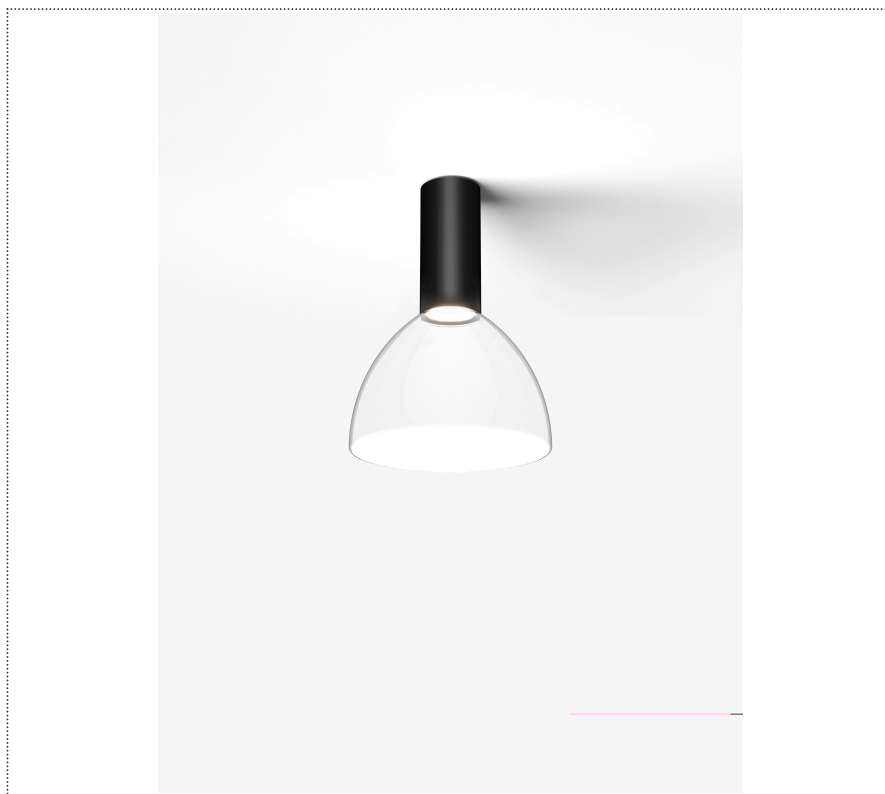

SOUVLAKI STANDALONE

CEILING MOUNTED SPOTLIGHT WITH GLASS DIFFUSER WITH INTEGRATED DRIVER

1SVH2 001 27 ZL1

GENERAL

Ceiling

Surface

IP20

Lumen: 726

Interior

Glass: Glass semispherical

LED

MID POWER LED

3.000 K

CRI 90

220- 240V 50Hz

Macadam step 2

LED Life L80 B50 > 55.400 h

Classe Energetica: F

ELECTRICAL

220- 240V 50Hz

9,5 W

Classe 1

Driver included