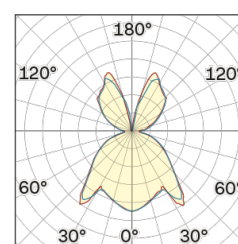

Lightning Type: Indirect

Light Distribution: Symmetric

COLOR

● 27, Copper matt

Discover

Souvlaki

Semispherical