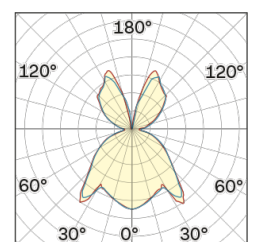

Lightning Type: Indirect

Light Distribution: Symmetric

COLOR

● 27, Copper matt

Discover

Souvlaki

Semispherical