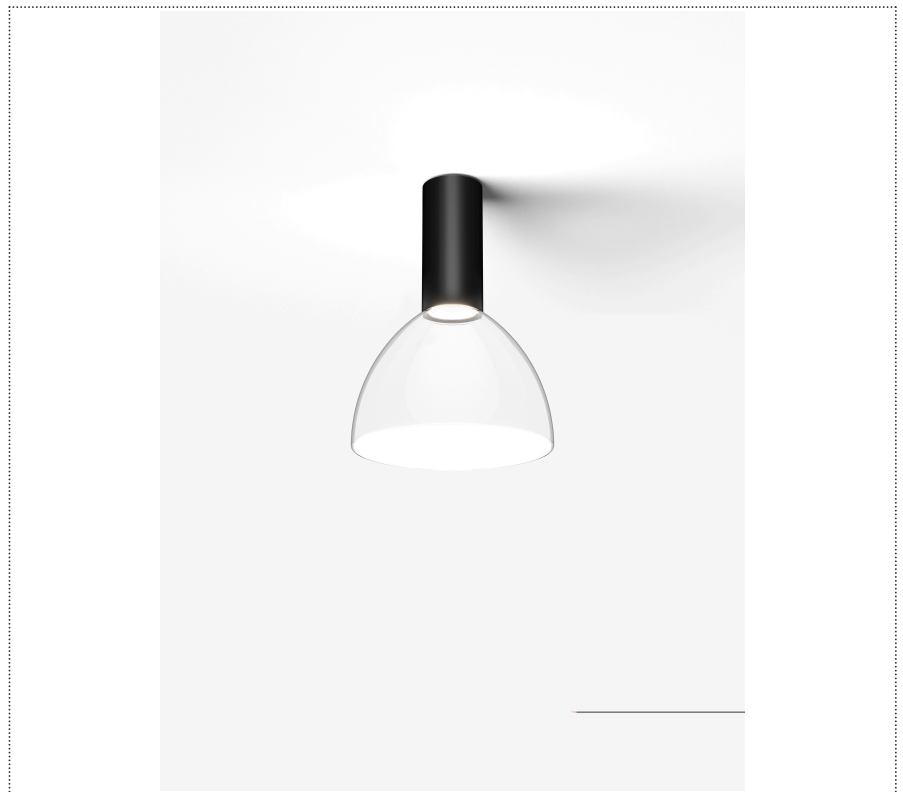

SOUVLAKI STANDALONE

CEILING MOUNTED SPOTLIGHT WITH GLASS DIFFUSER WITH INTEGRATED DRIVER

1SVH2 001 26 ZL1

GENERAL

Ceiling

Surface

IP20

Lumen: 726

Interior

Glass: Glass semispherical

LED

MID POWER LED

3.000 K

CRI 90

220- 240V 50Hz

Macadam step 2

LED Life L80 B50 > 55.400 h

Classe Energetica: F

ELECTRICAL

220- 240V 50Hz

9,5 W

Classe 1

Driver included