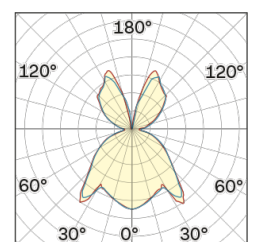

COLOR

● 26, Bronze matt

Discover

Souvlaki

Semispherical