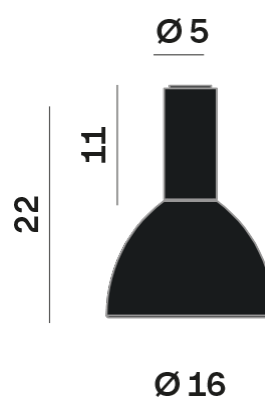

Interior

Glass: Glass semispherical

LED

MID POWER LED

2.700 K

CRI 90

220- 240V 50Hz

Macadam step 2

Lightning Type: Indirect

Light Distribution: Symmetric

COLOR

● 26, Bronze matt

Discover

Souvlaki

Semispherical