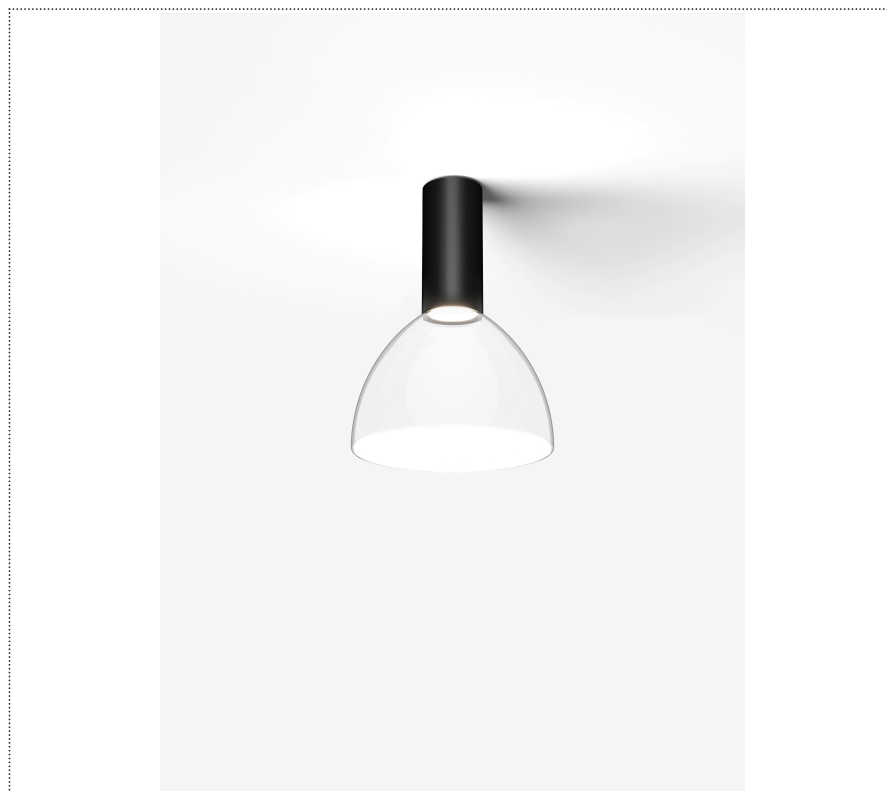

SOUVLAKI STANDALONE

CEILING MOUNTED SPOTLIGHT WITH GLASS DIFFUSER WITH INTEGRATED DRIVER

1SVH2 001 26 ZL0

GENERAL

Ceiling

Surface

IP20

Lumen: 702

Interior

Glass: Glass semispherical

LED

MID POWER LED

2.700 K

CRI 90

220- 240V 50Hz

Macadam step 2

LED Life L80 B50 > 55.400 h

Classe Energetica: F

ELECTRICAL

220- 240V 50Hz

9,5 W

Classe 1

Driver included