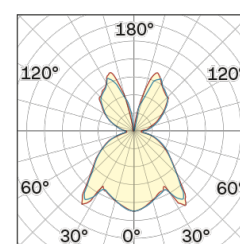

Lightning Type: Indirect

Light Distribution: Symmetric

COLOR

● 26, Bronze matt

Discover

Souvlaki

Semispherical