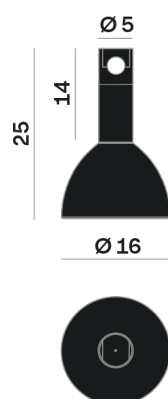

COLOR

● 34, Mattgold

Semispherical

Discover
Souvlaki