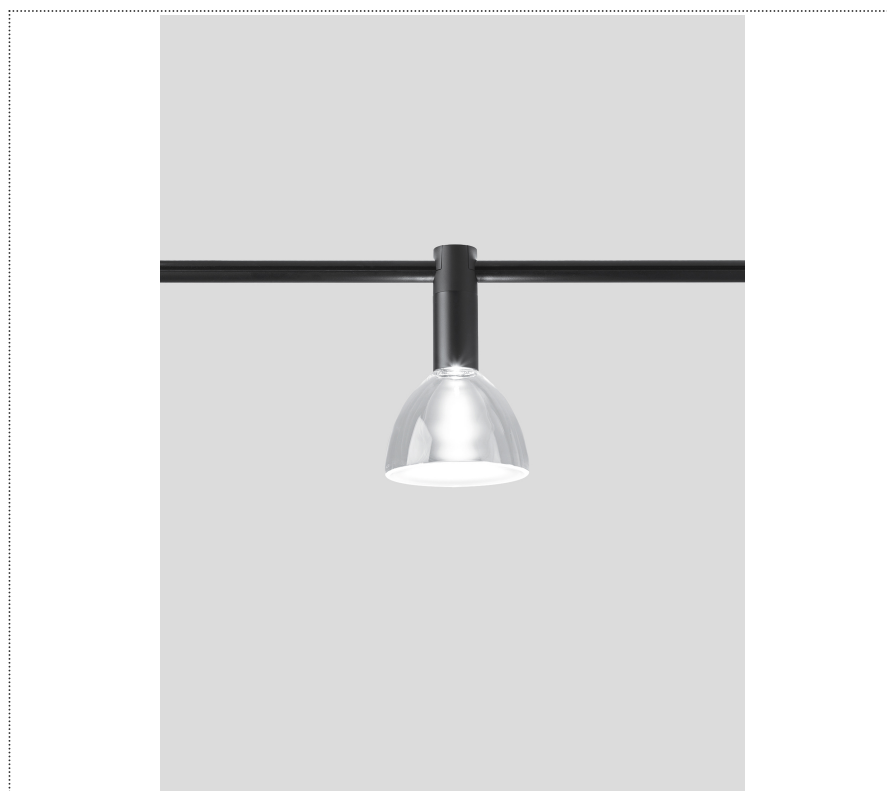

SOUVLAKI

SCHIENENSTRAHLER MIT GLASDIFFUSOR

ASVSV 001 34 ZL0

GENERAL

System

Track

IP20

Lumen: 898

Interior

Glass: Glass semispherical

LED

MID POWER LED

2.700 K

CRI 90

48V 320 mA

Macadam step 2

LED Life L80 B50 > 55.400 h

Classe Energetica: F

ELECTRICAL

48V

11,6 W

Driver included

OPTICAL | PHOTOMETRIC

Lighting Type: Indirect

Light Distribution: Symmetric