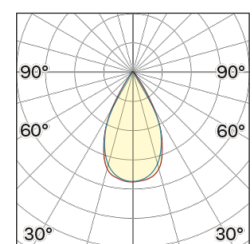

Lighting Type: direct

Light Distribution: Symmetric

COLOR

● 62, Schwarz (matt)

Discover

Souvlaki

* recessed driver

Lens 60°