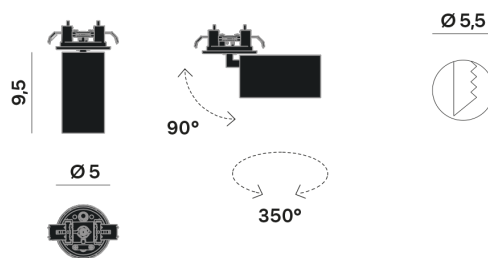

Lighting Type: direct

Light Distribution: Symmetric

COLOR

● 62, Schwarz (matt)

Discover

Souvlaki

* recessed driver

Lens 60°