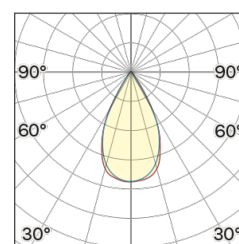

COLOR

● 32, Matter Rotguss

Lens 60°

* recessed driver

Discover
Souvlaki