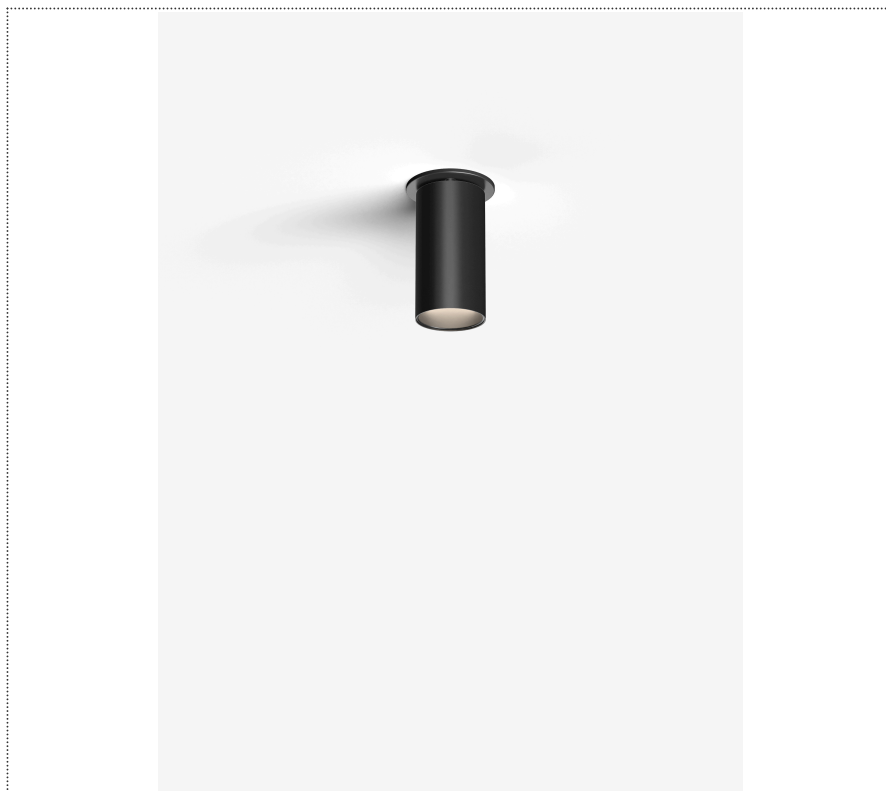

SOUVLAKI STANDALONE

EINBAUSTRALER ORIENTIERBAR Ø50MM MIT TRIMMER

1SVH5 004 32 0L0

GENERAL

Ceiling

Recessed

IP20

Lumen: 834

Interior

Lens Beam: 60°

LED

MID POWER LED

2.700 K

CRI 90

300 mA SELV60

Macadam step 2

LED Life L80 B50 > 55.400 h

Classe Energetica: F

ELECTRICAL

300 mA SELV60

10.8 W

Classe 3

Driver not included

OPTICAL | PHOTOMETRIC

Lighting Type: direct

Light Distribution: Symmetric