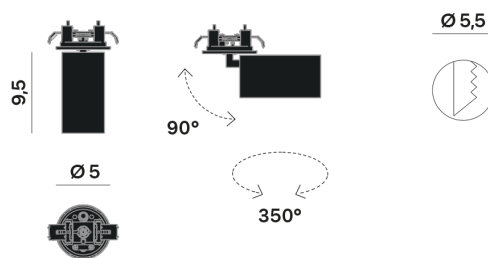

Interior

Lens Beam: 24°

LED

MID POWER LED

3.000 K

CRI 90

300 mA SELV60

Macadam step 2

LED Life L80 B50 > 55.400 h

Classe Energetica: F

ELECTRICAL

300 mA SELV60

10.8 W

Classe 3

Driver not included

OPTICAL | PHOTOMETRIC

Lighting Type: direct

Light Distribution: Symmetric

COLOR

● 35, Nickel matt

Lens 24°

* recessed driver

Discover
Souvlaki