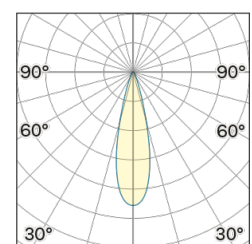

Lighting Type: direct

Light Distribution: Symmetric

COLOR

● 35, Nickel matt

Lens 24°

* recessed driver

Discover
Souvlaki