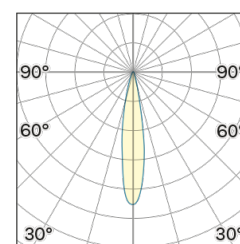

COLOR

● 26, Mattbronze

Lens 18°

* recessed driver

Discover
Souvlaki